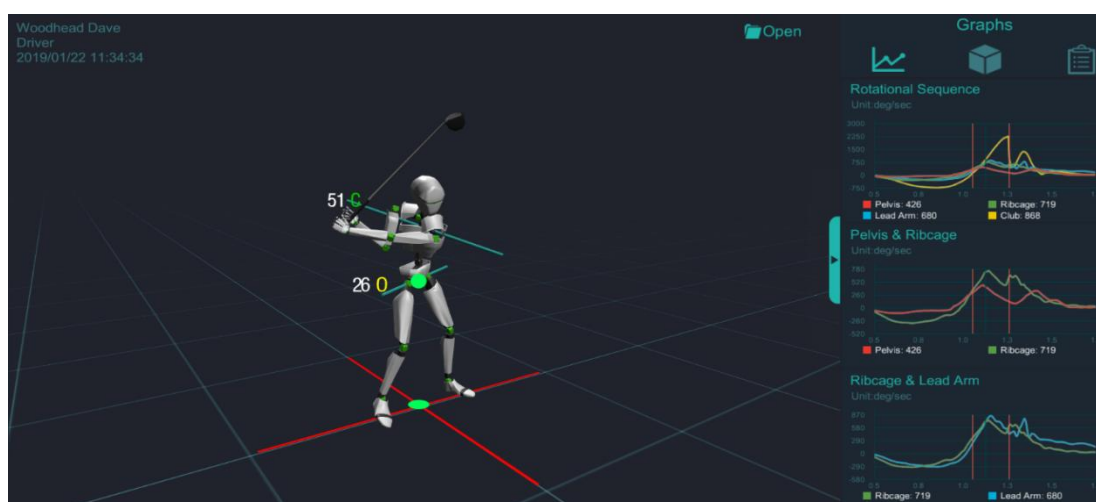

# 3D SWING ANALYSIS

MySwing 3D offers the most advanced lesson available in golf! 17 sensors, 9 degrees of freedom and includes full-body tilts angles, rotations, wrist angles, centre of mass, swing plane and much more.

MySwing system produces a full body 3D avatar using the lightweight sensors, showing you things that cannot be seen with cameras or by your eyes. 32 parameters can then be applied to the avatar, giving a visual representation of key elements in the golf swing. This is truly a unique and educating experience